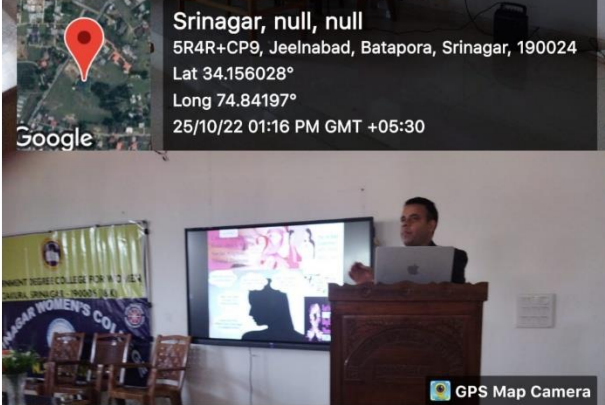

GPS Map Camera

Srinagar, null, null
5R4R+CP9, Jeelnabad, Batapora, Srinagar, 190024
Lat 34.156024°
Long 74.841964°
25/10/22 01:21 PM GMT +05:30